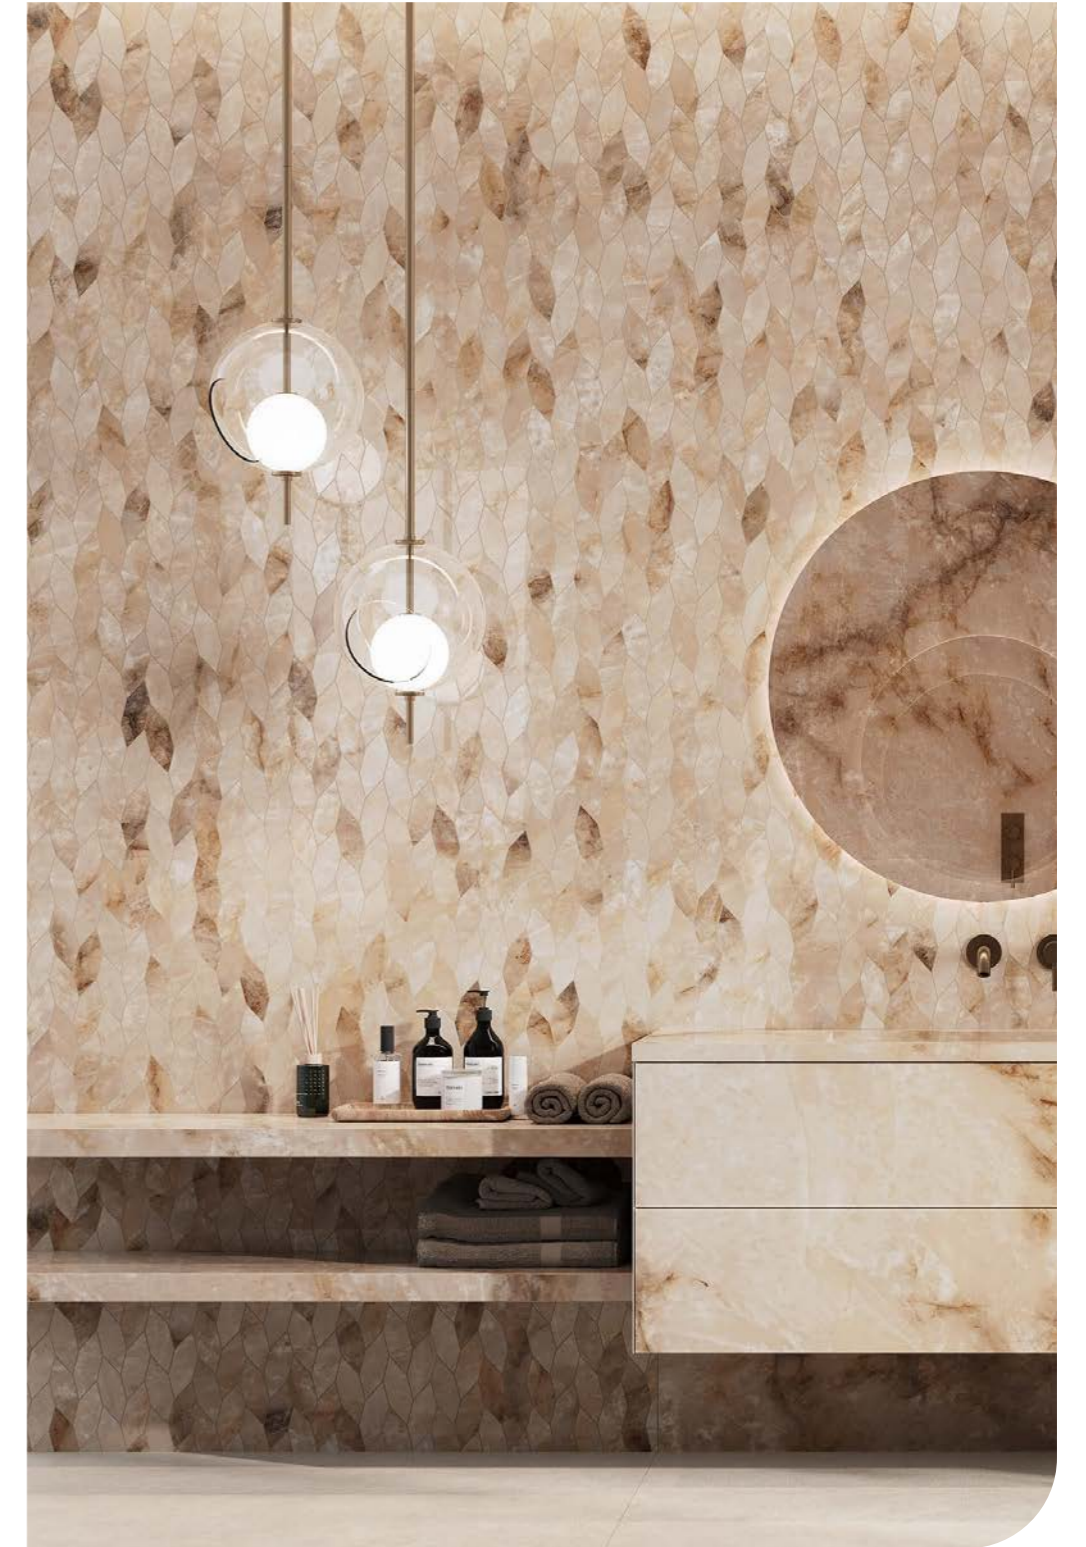

Marvel Diva

Porcelain Decors