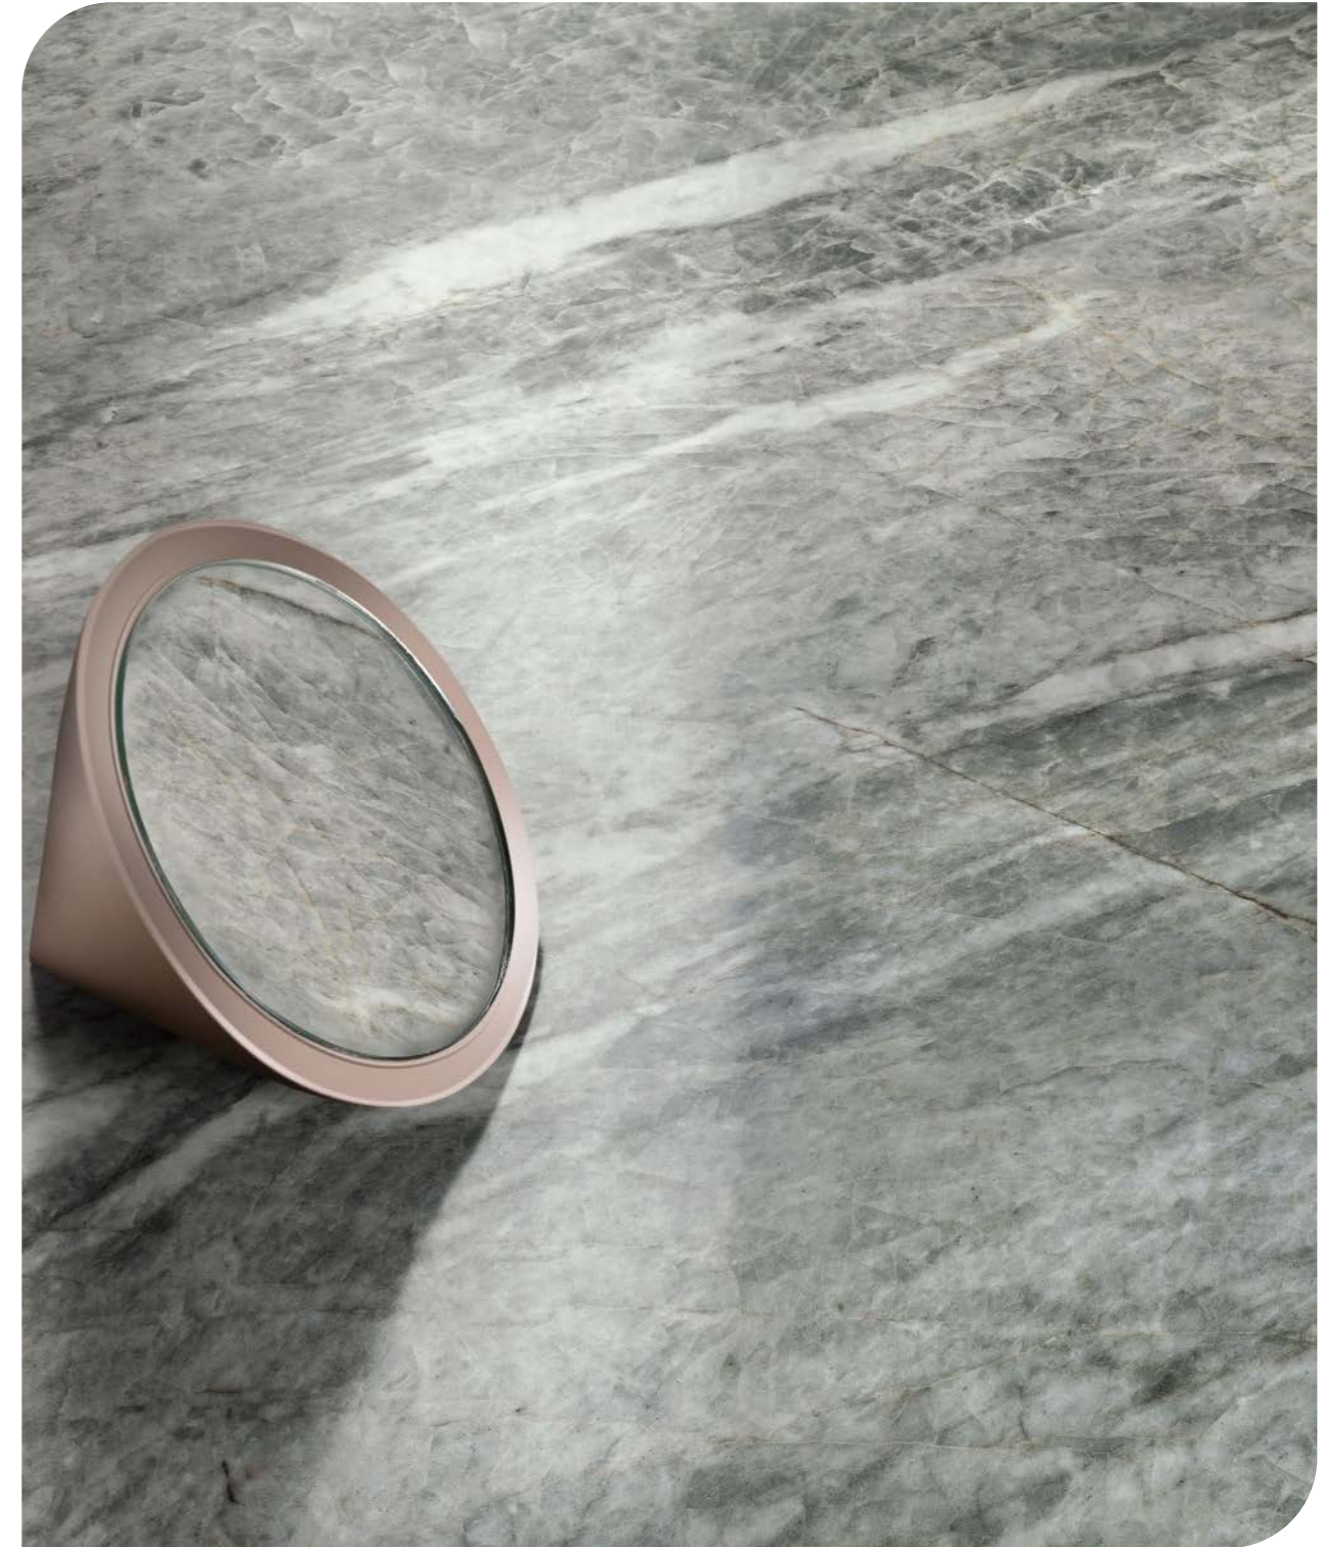

Galaxy

↑
FLOOR
Boost Balance Grey Matt
120/120 - 9 mm

↑
WALL
Marvel Diva Galaxy Polished
120/278 - 6 mm

Aqua

Sky Stone

↑
FLOOR
Boost Balance Ash Matt
120/120 - 9 mm

↑
WALL
Marvel Diva Sky Stone Silk
120/278 - 6 mm