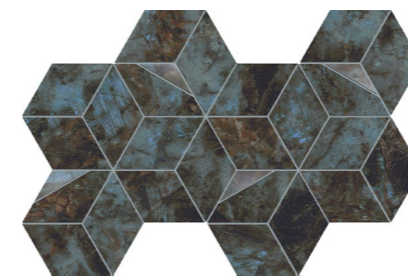

**Marvel Diva Taj Mahal
Hex Polished**
23.3/40.3 (9 mm)

**Marvel Diva Baobab
Hex Polished**
23.3/40.3 (9 mm)