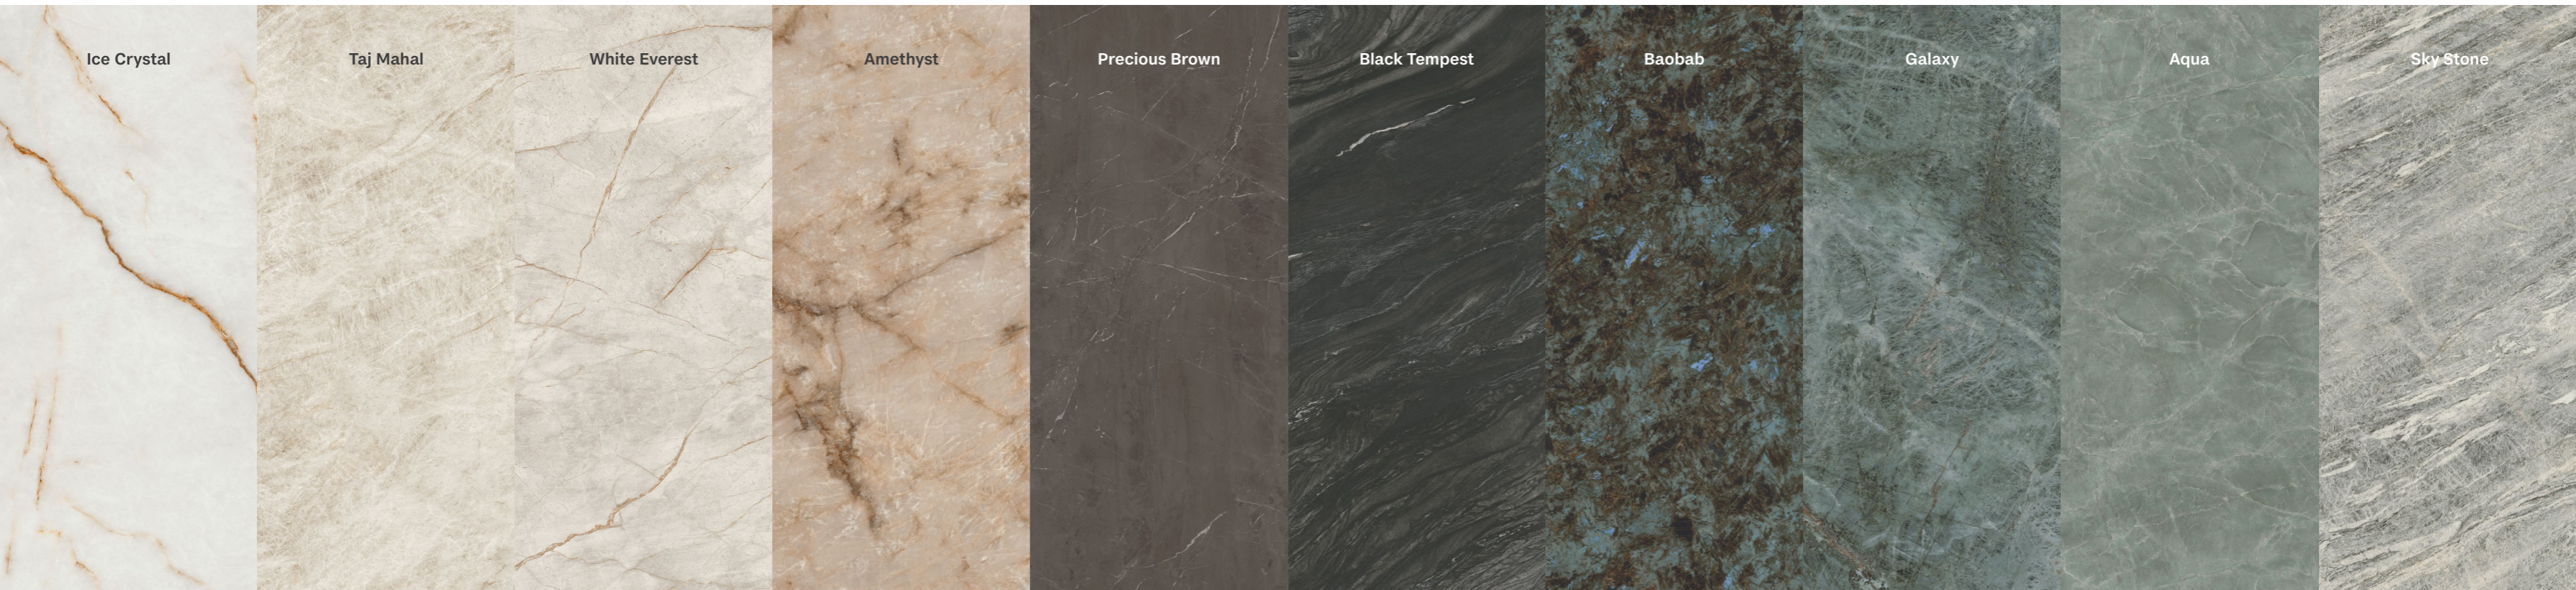

Marvel Diva

		Ice Crystal	Taj Mahal	White Everest	Amethyst	Precious Brown
160/320	6 mm	Polished + Silk	Polished + Silk	Polished + Silk		
120/278	6 mm	Polished + Silk	Polished + Silk	Polished + Silk	Polished	Silk
120/240	9 mm	Polished	Polished	Polished		
120/120	9 mm	Velvet	Velvet	Velvet		
60/120	9 mm	Polished + Velvet + Matt	Polished + Velvet + Matt	Polished + Velvet + Matt	Polished	Velvet

		Black Tempest	Baobab	Galaxy	Aqua	Sky Stone
			Polished			
		Silk	Polished	Polished	Polished	Silk
		Velvet	Polished	Polished	Polished	Velvet