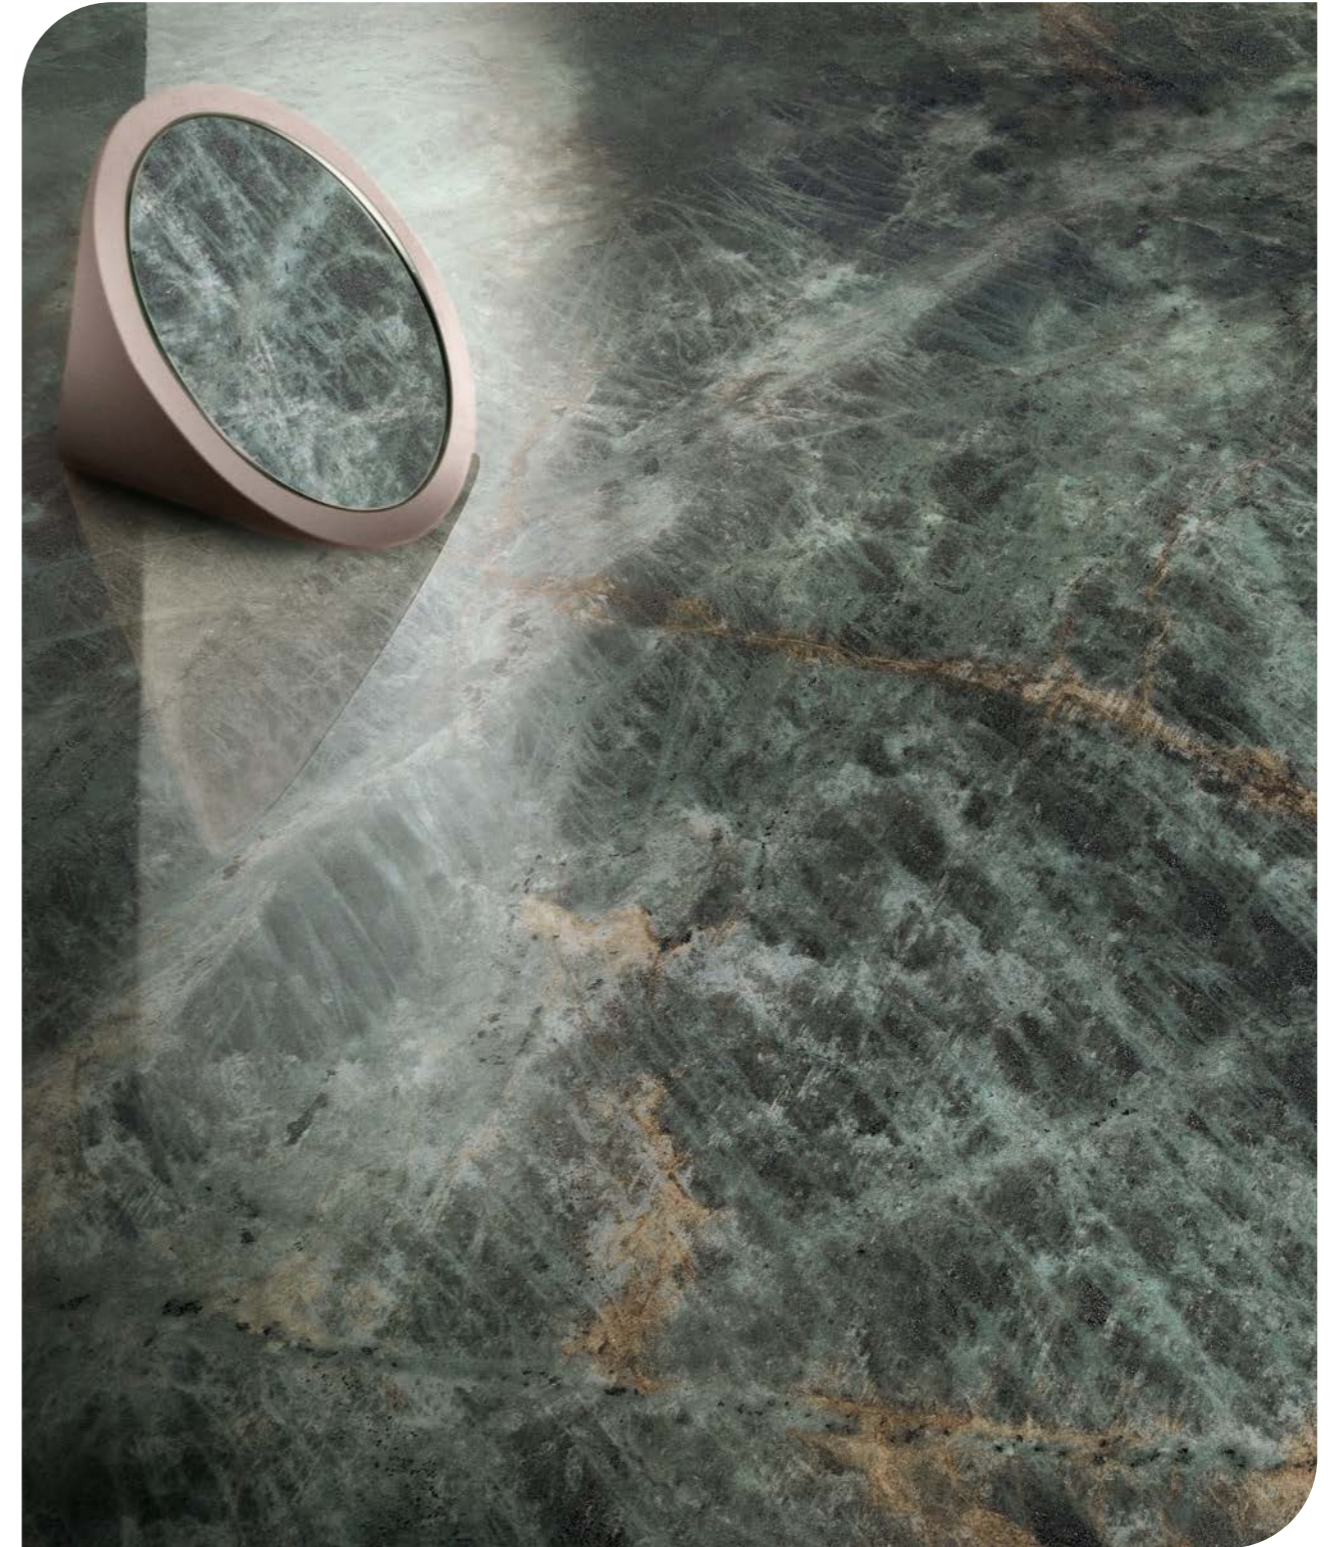

Galaxy

↑
FLOOR
Boost Balance Grey Matt
120/120 - 9 mm

↑
WALL
Marvel Diva Galaxy Polished
120/278 - 6 mm

Aqua

Sky Stone

↑
FLOOR
Boost Balance Ash Matt
120/120 - 9 mm

↑
WALL
Marvel Diva Sky Stone Silk
120/278 - 6 mm